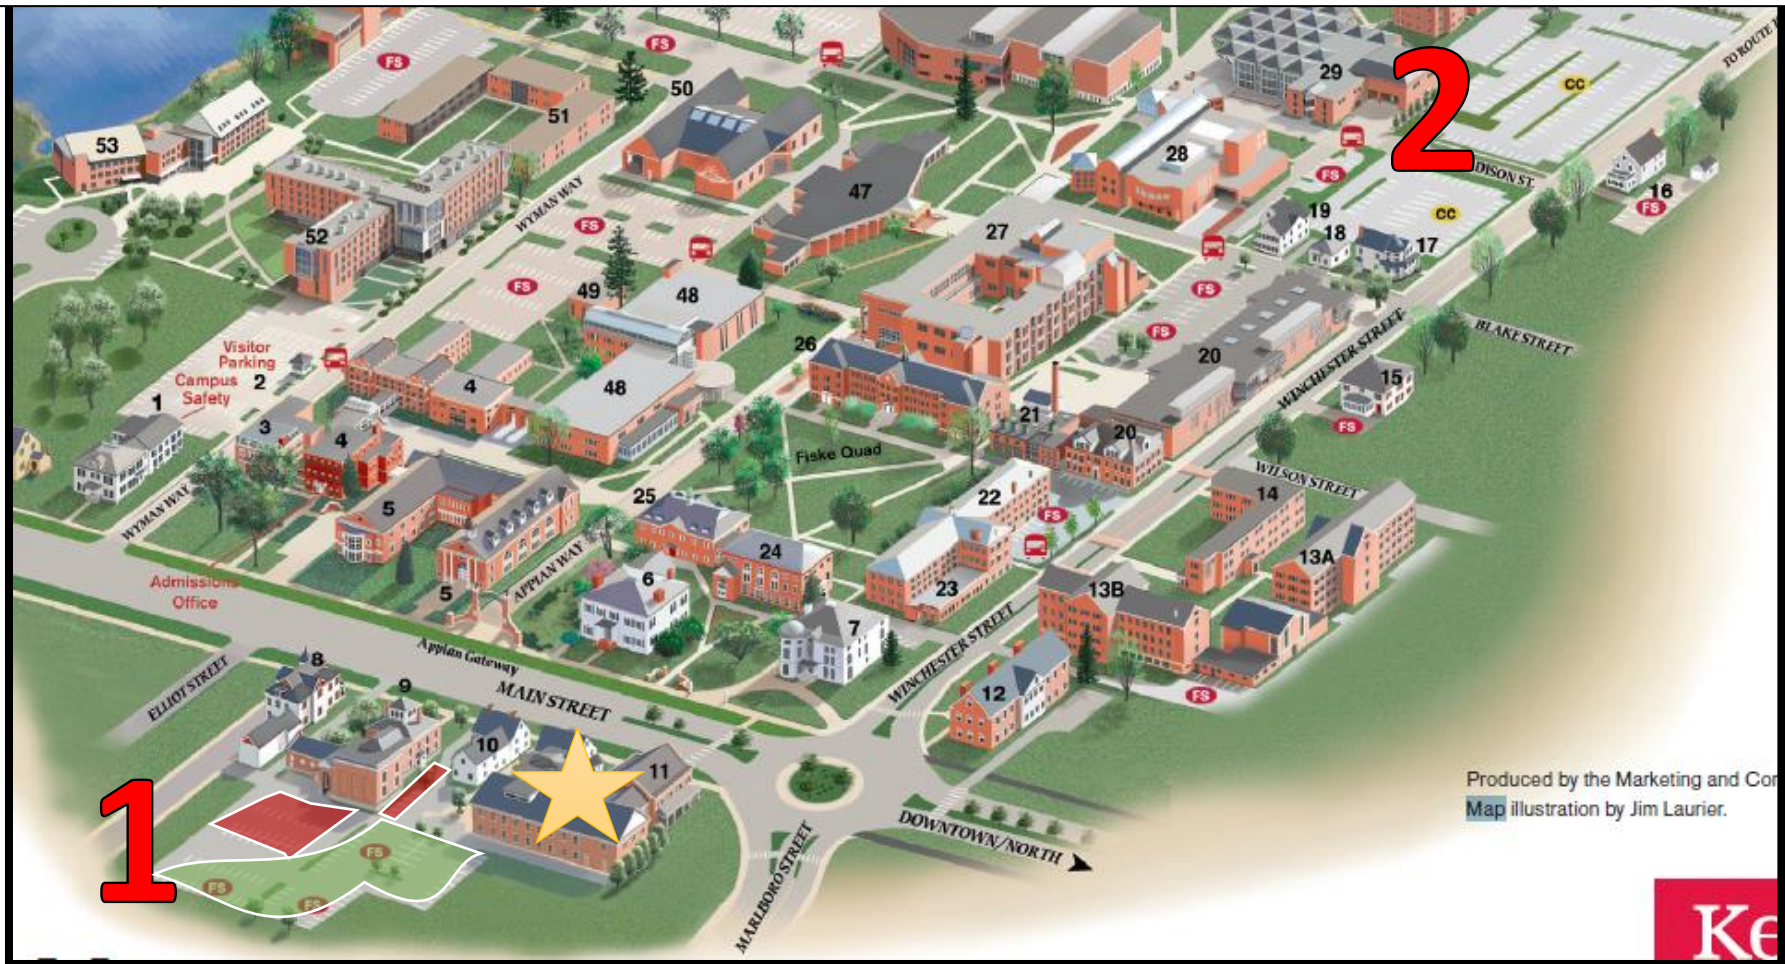

Parking can be found next to the Alumni Center 232 Main Street (lot 1) or at 24 Madison Street (Lot 2)

The Alumni Center (232 Main Street), shares a parking lot with The Keene Historical Society. The KSC parking spots are lines in yellow (highlighted here in green). **Please do not park in a white-lined space. Please do not park in the posted “Visitor” spaces as you enter the parking lot (highlighted here in red).**

Keene State College

## Event - 2018 - 2019

ORDER DATE: 10/25/2018

EXPIRES: 12/31/2019

TEMPORARY PARKING PERMIT

[ 5266838 ]

Please refer to **Order # 4421358** if you have any questions regarding this temporary permit. To view parking locations, please go to <https://www.keene.edu/campus/maps/college/>